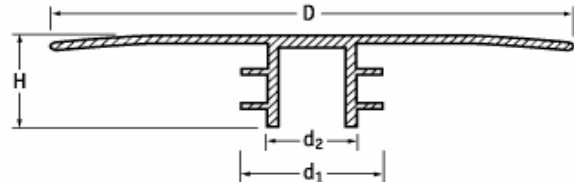

"FULL FACE" FLANGE PROTECTORS

Low cost full face flange protection with flexible fins, which ensure a snug fit into bores. Suits 150LB-2500LB weldneck flanges in most schedules.

Part Number	Description	Dimensions (mm)			
		d ₂	d ₁	D	H
FF10	3/8"	7.00	14.10	86.00	15.40
FF15	1/2"	9.10	19.20	90.00	16.10
FF20	3/4"	14.30	24.00	100.00	21.00
FF25	1"	18.40	29.90	110.00	21.00
FF32	1 1/4"	22.50	39.10	136.00	20.00
FF40	1 1/2"	30.00	45.00	146.00	21.00
FF50	2"	40.00	56.00	160.00	20.30
FF65	2 1/2"	53.00	72.00	181.00	20.50
FF80	3"	67.00	85.00	195.00	24.70
FF100	4"	90.00	109.25	217.00	23.60
FF125	5"	111.00	134.00	246.00	26.10
FF150	6"	139.50	164.00	280.00	32.20
FF200	8"	187.00	208.60	336.00	33.50
FF250	10"	244.00	266.00	403.00	35.60
FF300	12"	284.00	319.00	450.00	48.50